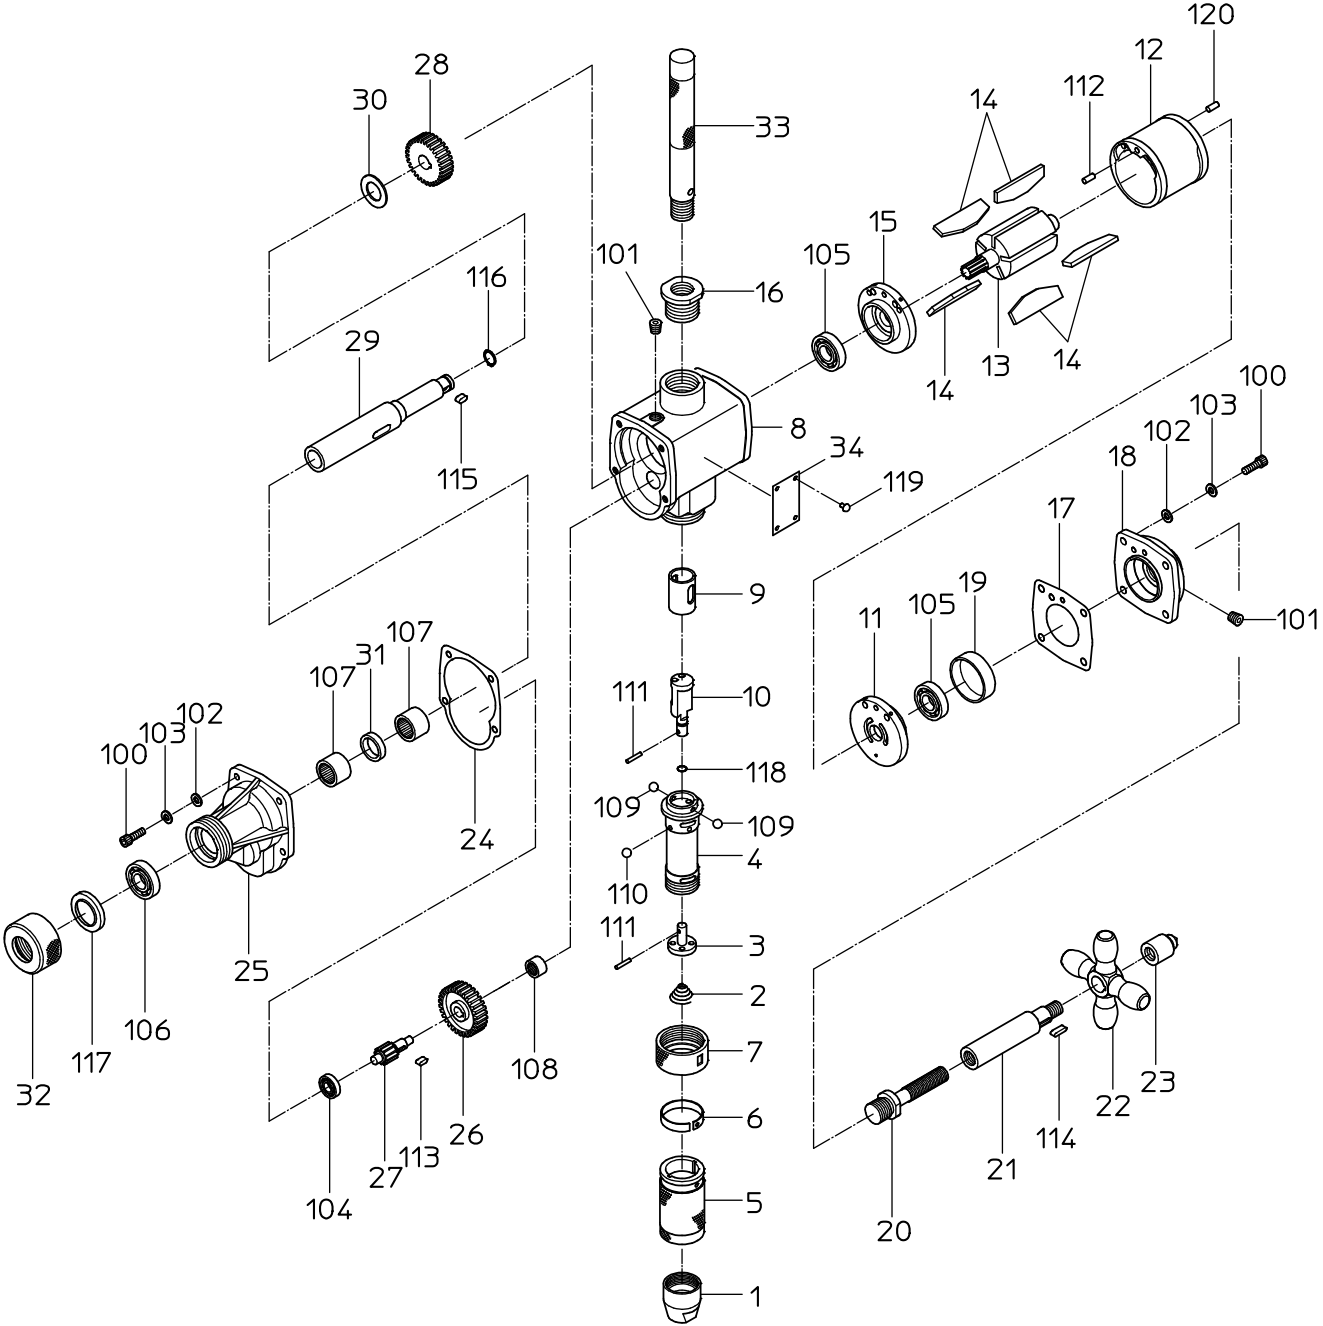

PARTS LIST

NRD-19R

510302

NIPPON PNEUMATIC MFG. CO., LTD.

PARTS LIST

(1/2)

MODEL : **NRD-19R**

510302

ITEM	PART NO.	PART NAME	Q' ty
1	15100940	INLET BUSHING	1
2	15100930	THROTTLE SPRING	1
3	15101000	THROTTLE VALVE	1
4	15100990	THROTTLE ARBOR	1
5	15100970	GRIP	1
6	15100980	GRIP RING	1
7	15101010	ARBOR NUT	1
8	Not available separately. Available only as ROTOR CASE CP (P/No. 15106719)	ROTOR CASE	1
9	Not available separately. Available only as ROTOR CASE CP (P/No. 15106719)	REVERSE BUSH	1
10	15101070	REVERSE VALVE	1
11	15101150	TOP PLATE	1
12	15101140	CYLINDER	1
13	15101180	ROTOR	1
14	15101160	VANE	5
15	15101170	BOTTOM PLATE	1
16	15207510	SOCKET	1
17	15101120	TOP SEAL	1
18	Not available separately. Available only as OIL CASE WB (P/No. 15106703)	OIL CASE	1
19	Not available separately. Available only as OIL CASE WB (P/No. 15106703)	OIL BUSH	1
20	15101050	FEED SCREW	1
21	15101060	FEED SLEEVE	1
22	15101040	FEED HANDLE	1
23	15101020	CENTER	1
24	15101130	BOTTOM SEAL	1
25	Not available separately. Available only as GEAR CASE CP (P/No. 15106718)	GEAR CASE	1
26	15101200	REDUCTION GEAR	1
27	15100910	REDUCTION GEAR	1
28	15100920	SOCKET GEAR	1
29	15101260	DRILL SOCKET	1
30	15101100	THRUST WASHER	1
31	15101300	BEARING COLLAR	1
32	15101240	SOCKET NUT	1
33	15101110	HOLDER	1
34		NAME PLATE	1
100	74006020	CAP SCREW	8
101	28100501	HEX. SOCKET PLUG	2
102	76310206	WASHER	8
103	76420106	SPRING WASHER	8
104	28201067	BALL BEARING	1
105	28201089	BALL BEARING	2
106	28202017	THRUST BEARING	1
107	28203052	NEEDLE BEARING	2
108	28203063	NEEDLE BEARING	1
109	25502120	STEEL BALL	2
110	25502010	STEEL BALL	1